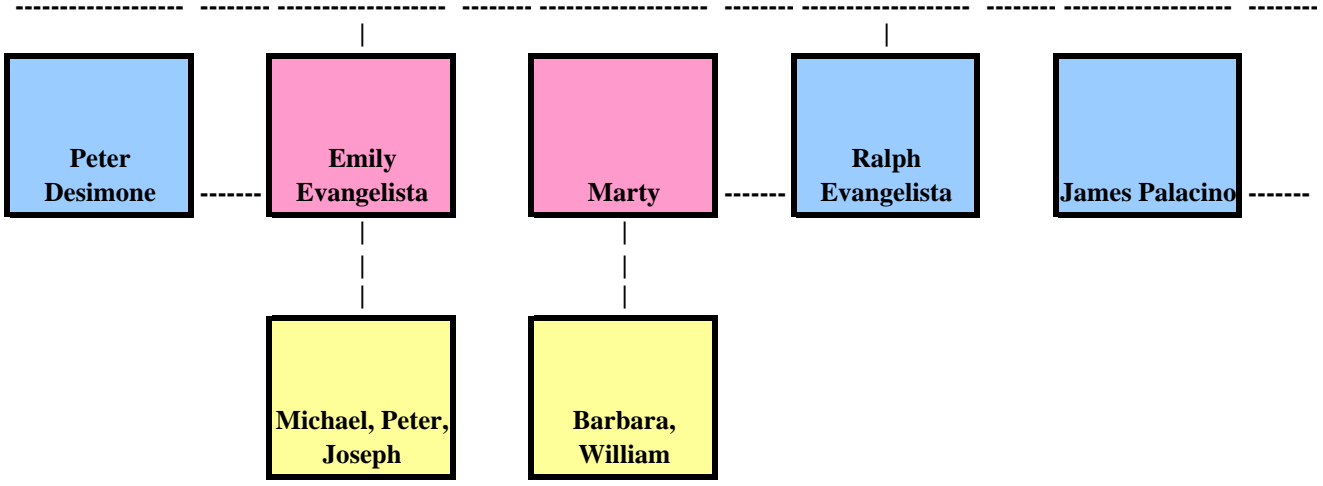

**Legend:**

**Pink Box = Females**

**Blue Box = Males**

**Yellow Box = Children Grouped In One Box**

**Light Green Box = Me, Starting Point - EGO**

**Line Between Boxes = Marriage**

**Line Below to Another Box Indicates Birth**

**Birth lines are from the mother's side**

**Wherever Known Birthday is Specified**

**Second Date is Deceased Date**

**Peter  
Desimone**

**Emily  
Evangelista**

**Marty**

**Ralph  
Evangelista**

**James Palacino**