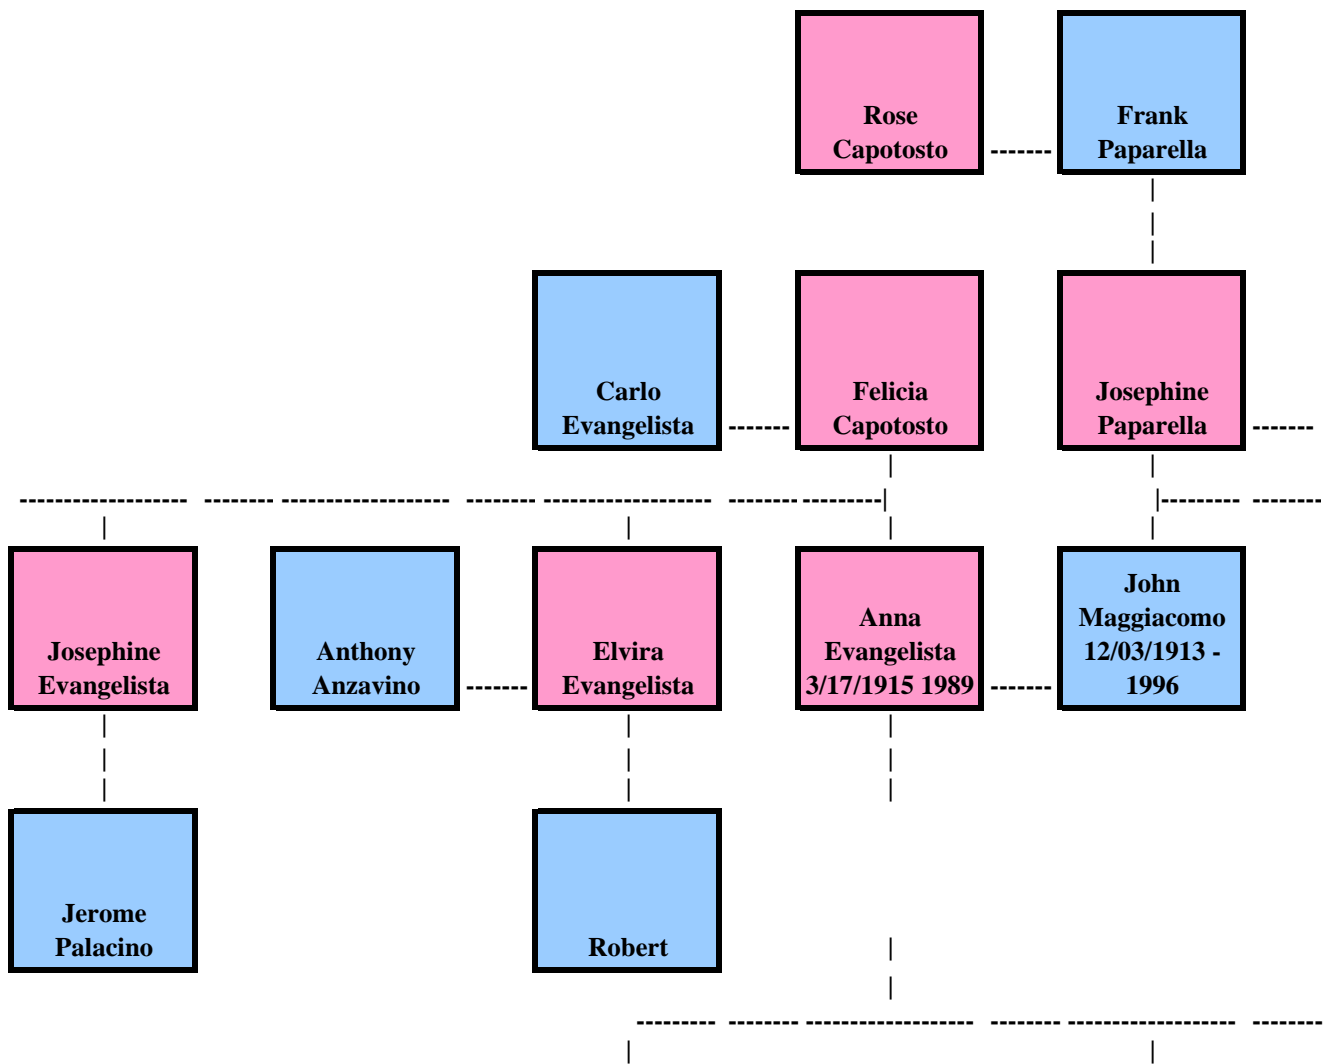

**Legend:**

**Pink Box = Females**

**Blue Box = Males**

**Yellow Box = Children Grouped In One Box**

**Light Green Box = Me, Starting Point - EGO**

**Line Between Boxes = Marriage**

**Line Below to Another Box Indicates Birth**

**Birth lines are from the mother's side**

**Wherever Known Birthday is Specified**

**Second Date is Deceased Date**

**Peter  
Desimone**

**Emily  
Evangelista**

**Marty**

**Ralph  
Evangelista**

**James Palacino**

**Michael, Peter,  
Joseph**

**Barbara,  
William**

**Agnes  
Connelly**

**Carl  
Maggiacomo  
12/04/1944  
08/04/1989**

**Lorraine  
Swan**

**John  
Maggiacomo  
Jr 08/30/1949**

-----

---//---

**Michael  
Bardunias  
11/18/1942**

**Peter  
Bardunias  
7/05/1940**

**Michael  
Bardunias  
2/26/1970**

**James  
Bardunias  
6/02/1973**

**Robert  
Bardunias  
12/14/1976**

**John Paul  
Bardunias  
3/11/1980**