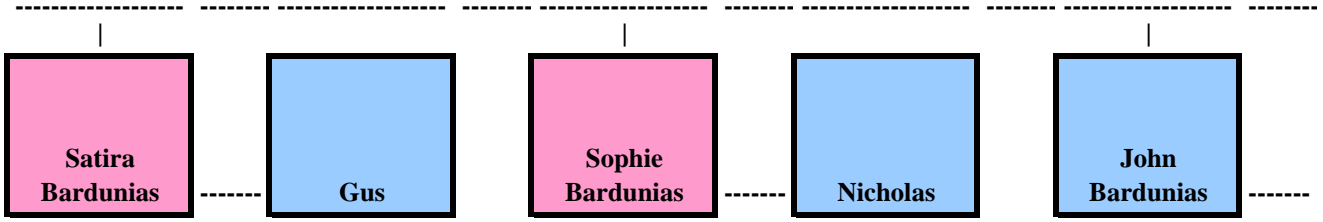

**Satira
Bardunias**

Gus

**Sophie
Bardunias**

Nicholas

**John
Bardunias**